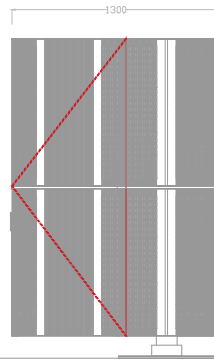

SUPPLEMENT FOR UNDERCOUNTER WINE CELLAR

S K I N S Wine Cabin

A pared-down aesthetic encounters urban suggestions and vintage references in the refined and accessorized S K I N S Wine Cabin, a strong character luxury, free-standing storage unit for the undercounter wine cellar.

Also designed for the centre of the room, the wine cabin becomes a very decorative furnishing element distinguished by an interesting combination of materials with colour and material effects. The rotating base supports a customisable structure with different finishes that encloses micro-etched glass.

Like a precious jewellery treasury, S K I N S safeguards the finest wines, stored in the ideal conditions of Signature Kitchen Suite's undercounter wine cellar, complete with a "vanity" area in which to store glasses, wine and champagne bottle stoppers, corkscrews and bottle openers, carafes and decanters.

S K I N S Wine Cabin may be customised with the catalogue finishes or personalised depending on availability and technical verification. Made in Italy, it is a product designed by m2atelier studio.

BACK VIEW