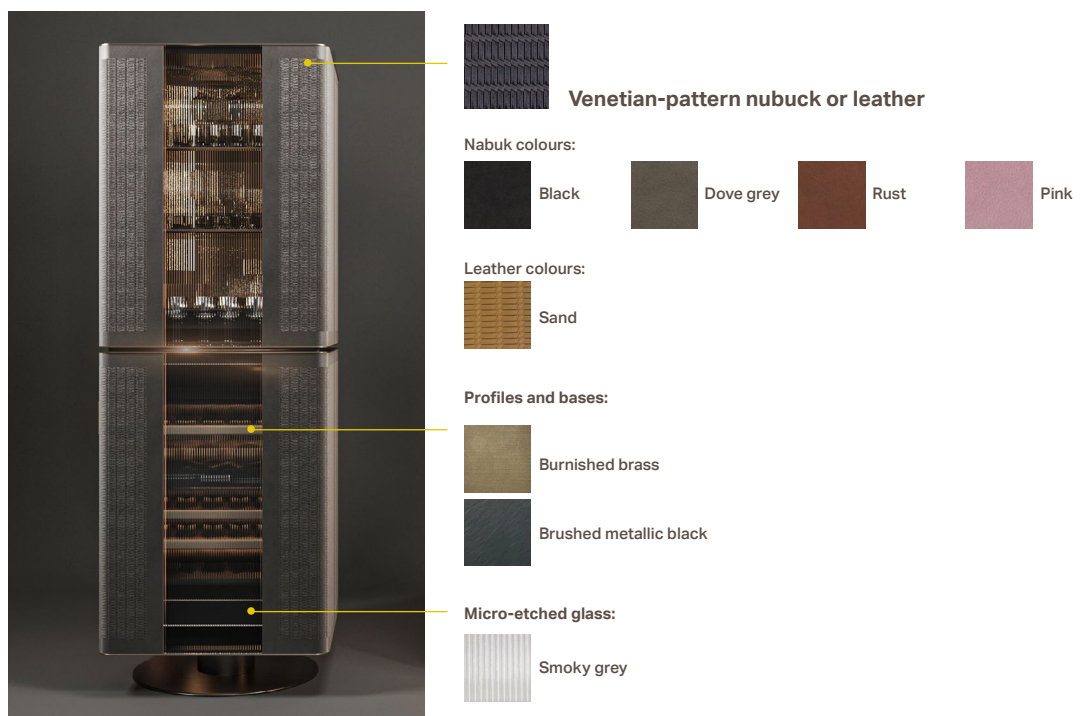

SIDE VIEW

FRONT VIEW

FINISHING DETAILS

WOOD VARIANT

LEATHER VARIANT

*NOTE The prices does not include VAT, delivery or installation of the product.
Price may vary based on raw material purchase price or customisation requested.

FINISHING DETAILS

LAMINATE VARIANT

Matte laminate with golf pattern

Colours:

Black

Graphite grey

Light grey

Red

Pink

Profiles and bases:

Burnished brass

Brushed metallic black

Micro-etched glass:

Smoky grey

INTERIORS

Background and drawer interior: