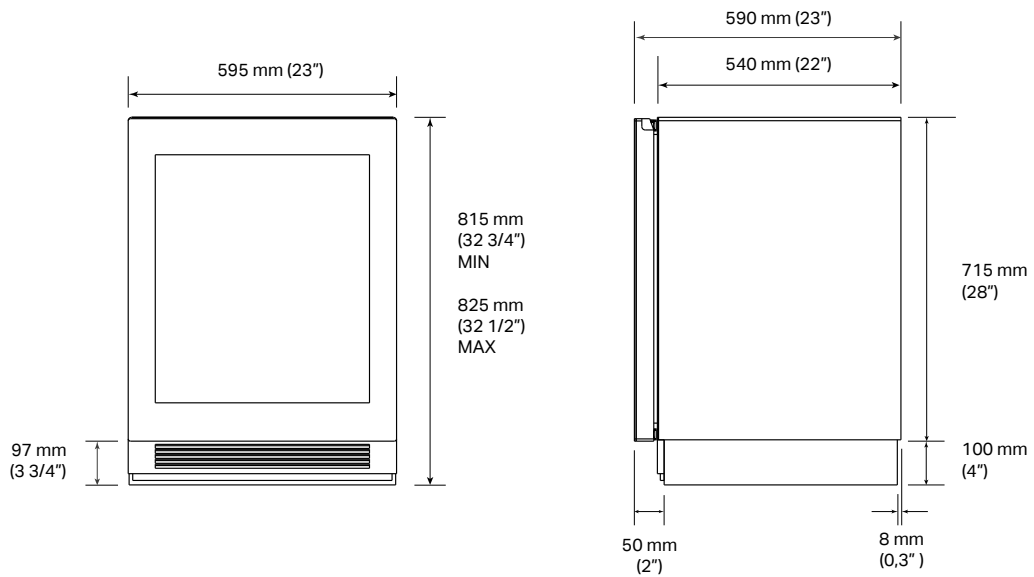

SKSUW2401G

Undercounter wine cellar

FRONT VIEW

SIDE VIEW