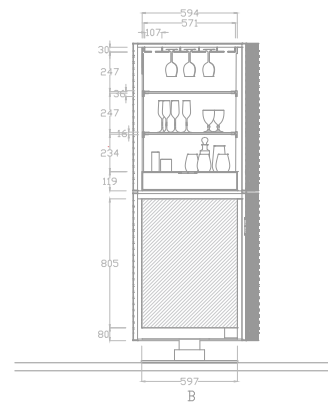

SUPPLEMENT FOR UNDERCOUNTER WINE CELLAR

S K I N S Wine Cabin

A pared-down aesthetic encounters urban suggestions and vintage references in the refined and accessorized S K I N S Wine Cabin, a strong character luxury, free-standing storage unit for the undercounter wine cellar.

Also designed for the centre of the room, the wine cabin becomes a very decorative furnishing element distinguished by an interesting combination of materials with colour and material effects. The rotating base supports a customisable structure with different finishes that encloses micro-etched glass.

Like a precious jewellery treasury, S K I N S safeguards the finest wines, stored in the ideal conditions of Signature Kitchen Suite's undercounter wine cellar, complete with a "vanity" area in which to store glasses, wine and champagne bottle stoppers, corkscrews and bottle openers, carafes and decanters.

S K I N S Wine Cabin may be customised with the catalogue finishes or personalised depending on availability and technical verification. Made in Italy, it is a product designed by m2atelier studio.

FRONT VIEW