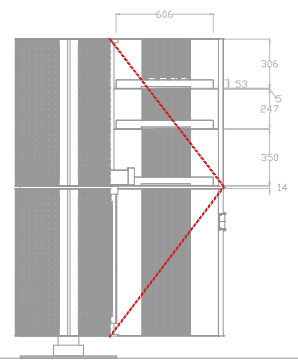

SUPPLEMENT FOR UNDERCOUNTER WINE CELLAR

S K I N S Wine Cabin

A pared-down aesthetic encounters urban suggestions and vintage references in the refined and accessorized S K I N S Wine Cabin, a strong character luxury, free-standing storage unit for the undercounter wine cellar.

Also designed for the centre of the room, the wine cabin becomes a very decorative furnishing element distinguished by an interesting combination of materials with colour and material effects. The rotating base supports a customisable structure with different finishes that encloses micro-etched glass.

Like a precious jewellery treasury, S K I N S safeguards the finest wines, stored in the ideal conditions of Signature Kitchen Suite's undercounter wine cellar, complete with a "vanity" area in which to store glasses, wine and champagne bottle stoppers, corkscrews and bottle openers, carafes and decanters.

S K I N S Wine Cabin may be customised with the catalogue finishes or personalised depending on availability and technical verification. Made in Italy, it is a product designed by m2atelier studio.

SIDE VIEW