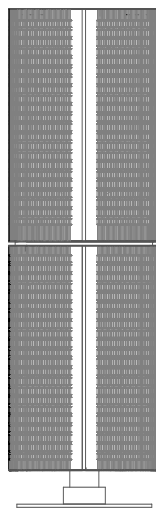

UNDERCOUNTER WINE CELLAR VERSION COMPLETION

SKINS Wine Cabinet

MEASUREMENTS AND TECHNICAL DRAWINGS

FRONT VIEW

REAR VIEW

FRONT VIEW OPEN DOORS

REAR VIEW OPEN DOORS

UNDERCOUNTER WINE CELLAR VERSION COMPLETION

SKINS Club

MEASUREMENTS AND TECHNICAL DRAWINGS

FRONT VIEW

REAR VIEW

FRONT VIEW OPEN DOORS

REAR VIEW OPEN DOORS

EXTERIOR FINISHES DETAILS

PERFORATED WOOD VARIANT