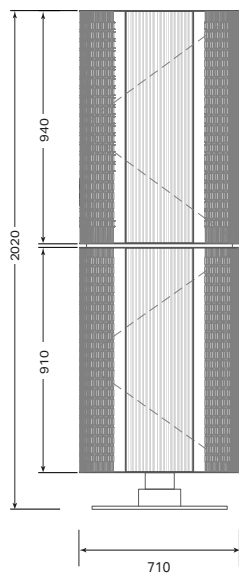

UNDERCOUNTER WINE CELLAR VERSION COMPLETION

SKINS Wine Cabinet

MEASUREMENTS AND TECHNICAL DRAWINGS

FRONT VIEW

REAR VIEW

FRONT VIEW OPEN DOORS

REAR VIEW OPEN DOORS

UNDERCOUNTER WINE CELLAR VERSION COMPLETION

SKINS Club

MEASUREMENTS AND TECHNICAL DRAWINGS

FRONT VIEW

REAR VIEW

FRONT VIEW OPEN DOORS

REAR VIEW OPEN DOORS

EXTERIOR FINISHES DETAILS

PERFORATED WOOD VARIANT