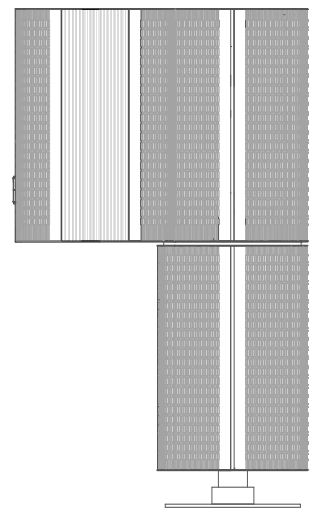

UNDERCOUNTER WINE CELLAR VERSION COMPLETION

SKINS Wine Cabinet

MEASUREMENTS AND TECHNICAL DRAWINGS

FRONT VIEW

REAR VIEW

FRONT VIEW OPEN DOORS

REAR VIEW OPEN DOORS

UNDERCOUNTER WINE CELLAR VERSION COMPLETION

SKINS Club

MEASUREMENTS AND TECHNICAL DRAWINGS

FRONT VIEW

REAR VIEW

FRONT VIEW OPEN DOORS

REAR VIEW OPEN DOORS

EXTERIOR FINISHES DETAILS

PERFORATED WOOD VARIANT