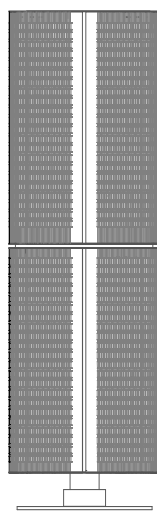

UNDERCOUNTER WINE CELLAR VERSION COMPLETION

SKINS Wine Cabinet

MEASUREMENTS AND TECHNICAL DRAWINGS

FRONT VIEW

REAR VIEW

FRONT VIEW OPEN DOORS

REAR VIEW OPEN DOORS

UNDERCOUNTER WINE CELLAR VERSION COMPLETION

SKINS Club

MEASUREMENTS AND TECHNICAL DRAWINGS

FRONT VIEW

REAR VIEW

FRONT VIEW OPEN DOORS

REAR VIEW OPEN DOORS

EXTERIOR FINISHES DETAILS

PERFORATED WOOD VARIANT