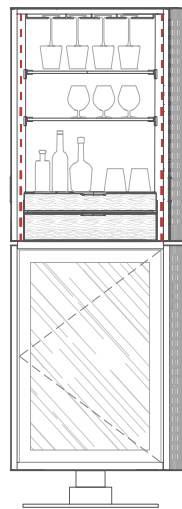

UNDERCOUNTER WINE CELLAR VERSION COMPLETION

SKINS Wine Cabinet

MEASUREMENTS AND TECHNICAL DRAWINGS

FRONT VIEW

REAR VIEW

FRONT VIEW OPEN DOORS

REAR VIEW OPEN DOORS

UNDERCOUNTER WINE CELLAR VERSION COMPLETION

SKINS Club

MEASUREMENTS AND TECHNICAL DRAWINGS

FRONT VIEW

REAR VIEW

FRONT VIEW OPEN DOORS

REAR VIEW OPEN DOORS

EXTERIOR FINISHES DETAILS

PERFORATED WOOD VARIANT