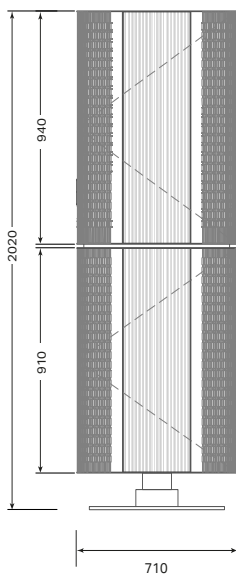

UNDERCOUNTER WINE CELLAR VERSION COMPLETION

SKINS Wine Cabinet

MEASUREMENTS AND TECHNICAL DRAWINGS

FRONT VIEW

REAR VIEW

FRONT VIEW OPEN DOORS

REAR VIEW OPEN DOORS

UNDERCOUNTER WINE CELLAR VERSION COMPLETION