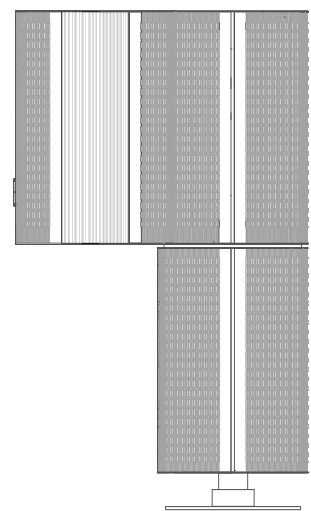

UNDERCOUNTER WINE CELLAR VERSION COMPLETION

SKINS Wine Cabinet

MEASUREMENTS AND TECHNICAL DRAWINGS

FRONT VIEW

REAR VIEW

FRONT VIEW OPEN DOORS

REAR VIEW OPEN DOORS

UNDERCOUNTER WINE CELLAR VERSION COMPLETION

SKINS Club

MEASUREMENTS AND TECHNICAL DRAWINGS

FRONT VIEW

REAR VIEW

FRONT VIEW OPEN DOORS

REAR VIEW OPEN DOORS

EXTERIOR FINISHES DETAILS

PERFORATED WOOD VARIANT