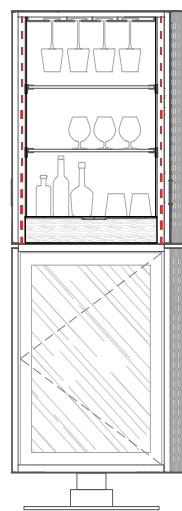

UNDERCOUNTER WINE CELLAR VERSION COMPLETION

SKINS Wine Cabinet

MEASUREMENTS AND TECHNICAL DRAWINGS

FRONT VIEW

REAR VIEW

FRONT VIEW OPEN DOORS

REAR VIEW OPEN DOORS

UNDERCOUNTER WINE CELLAR VERSION COMPLETION

SKINS Club

MEASUREMENTS AND TECHNICAL DRAWINGS

FRONT VIEW

REAR VIEW

FRONT VIEW OPEN DOORS

REAR VIEW OPEN DOORS

EXTERIOR FINISHES DETAILS

PERFORATED WOOD VARIANT