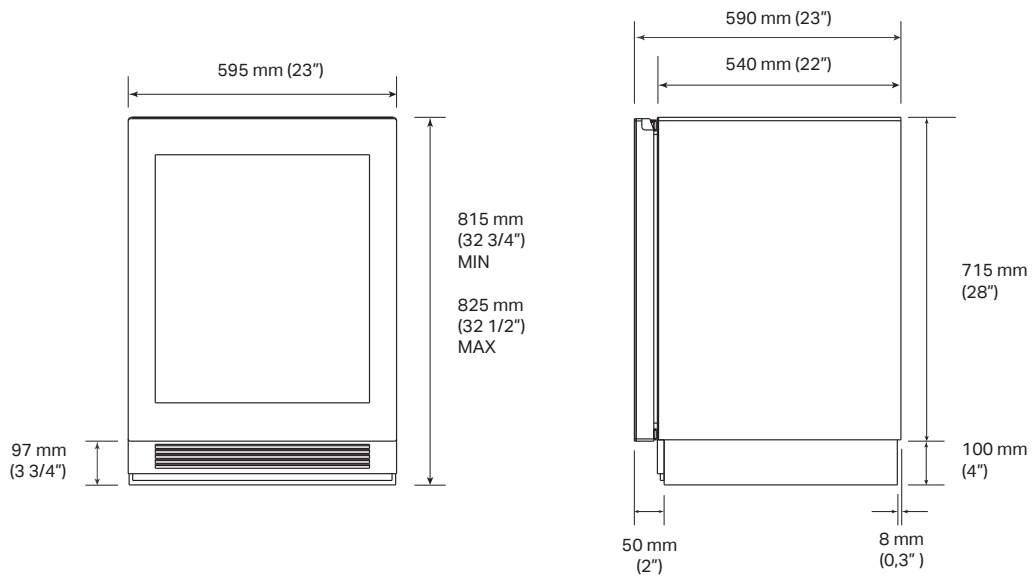

Black nubuck with black brushed metal detailing

SKSUW2401G

Undercounter wine cellar

FRONT VIEW

SIDE VIEW

SKSUW2401G

Model	EAN: 8806091740960
Door type (non-reversible)	Glass
Hinges	Plat
Internal finish	Stainless steel
Energy Label	
Energy efficiency class	D
Bottle Capacity (750 ml)	41
Maximum sound level	< 37 dbA Max
General properties	
No-Frost	•
Inverter compressor	•
Wi-Fi enabled for SmartThinQ® control with iOS/Android app	•
Wine Cave Technology™	•
Temperature zones	2
Operating temperatures	from 5°C to 18°C
Functions that can be enabled from the control panel	Demo, Power On / Off, Light On / Off, Lock, Temp Control, Smart Diagnosis™, Wi-Fi
Humidity Control	•
High Altitude Compatibility	•
Anti-vibration motor	•
UV Protection	•
Storage shelves	4
Shelf material	Natural beech wood with stainless steel profiles
Presenter Shelves	•
True-View® Lighting	•
Presenter Shelf Lighting	•
Installation	
Four Point Front Adjustable with 4 Wheels	•
Attachment method to cabinetry	Top with no visible screws
Front Serviceable	•
Anti-tip Bracket Included	•
Reversible Door	NO
Technical Specifications	
Overall width	595 mm (23 1/2")
Overall height	815 mm (32") MIN ~ 825 mm (32 1/2") MAX
Overall depth	590 mm (23")
Net weight	67 kg
Shipping weight	71 kg
Max packaged product dimensions	970x650x650 mm (38"x25"x25")